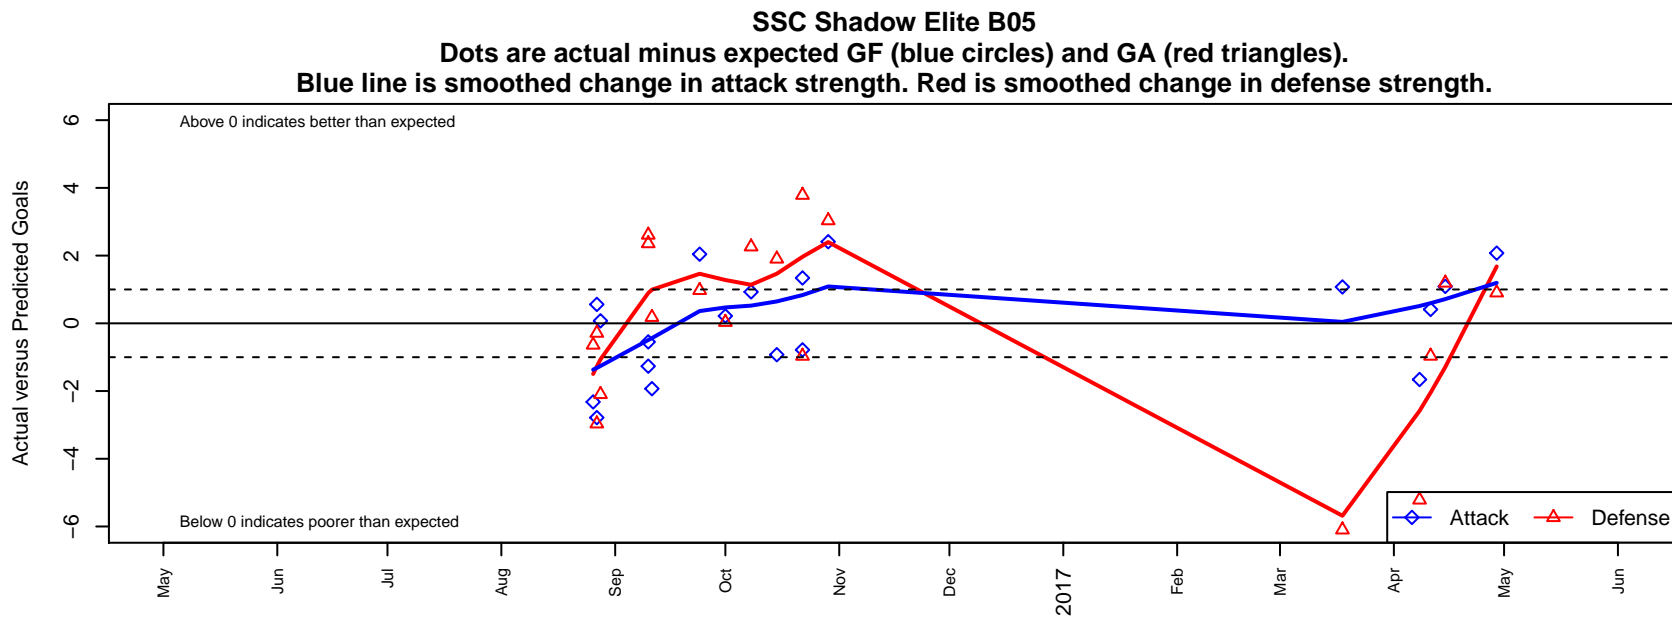

**attack and defense variance (black dot)
relative to other teams
and top 10 in region**

**attack and defense rating
relative to others at age
and all opponents in last 13 months**

SSC Shadow Elite B05

Spokane SC Shadow
Spokane Valley, WA
B05 total strength=457
attack=0.65 defense=0.14
fall league = IPL East U12
spr league = Spr IPL East U12
notes= Blackmer 2015-6

alt names used:
SSC SHADOW ELITE B05 BLACKMER
SSC SHADOWSSC SHADOW B05 ELITE BLA
SSC SHADOW B05 ELITE BLACKMER (WA)
SPOKANE SC SHADOW ELITE B05 BLACKM

Venues played:
2016 River City Challenge U12 (2005) U12
2016 Pend Orielle Cup U12 Silver
2016 IPL East U12
2016 Spr IPL East U12